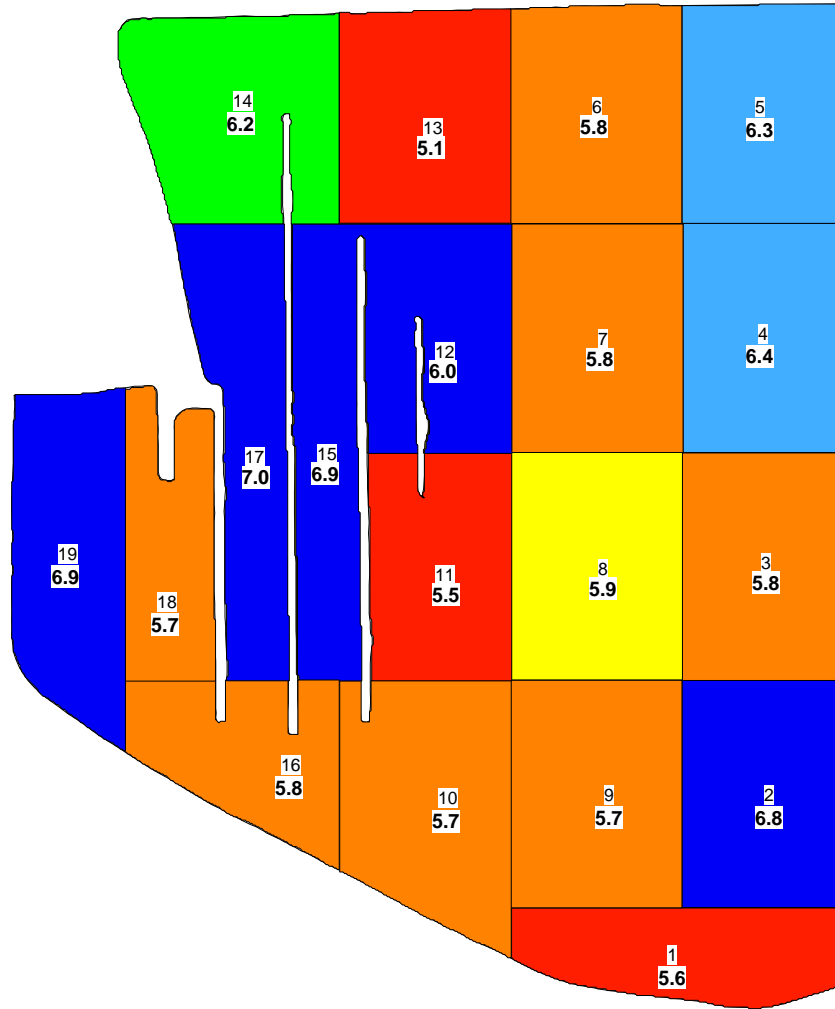

# UNITED SOILS, INC.

108 South Crystal Lane • P.O. Box 226 • Fairbury, IL 61739  
 Phone 815-692-2626 • Fax 815-692-4483

Customer: SALLY GOEMBEL  
 Field: (#40378)  
 Description: PONTIAC WEST  
 Acres: 56.4  
 # of Samples: 19

County: Livingston  
 Township: Rooks Creek  
 Range: T28N R4E  
 Section: 1  
 Date Tested: 10/31/2003

1 inch = 372 feet

PH Map

Legend	Avg.
Below 5.6	5.4
5.6 - 5.8	5.8
5.8 - 6.0	6.0
6.0 - 6.2	6.2
6.2 - 6.4	6.4
Above 6.4	6.9

Field Average: 6.0  
 Total Map Acres: 61.6  
 Latitude: 40.9245  
 Longitude: 88.7159  
 Grid Size: 440nsX330ew

BREAKDOWN OF FIELD ACRES

FIELD NUTRIENT SUMMARY