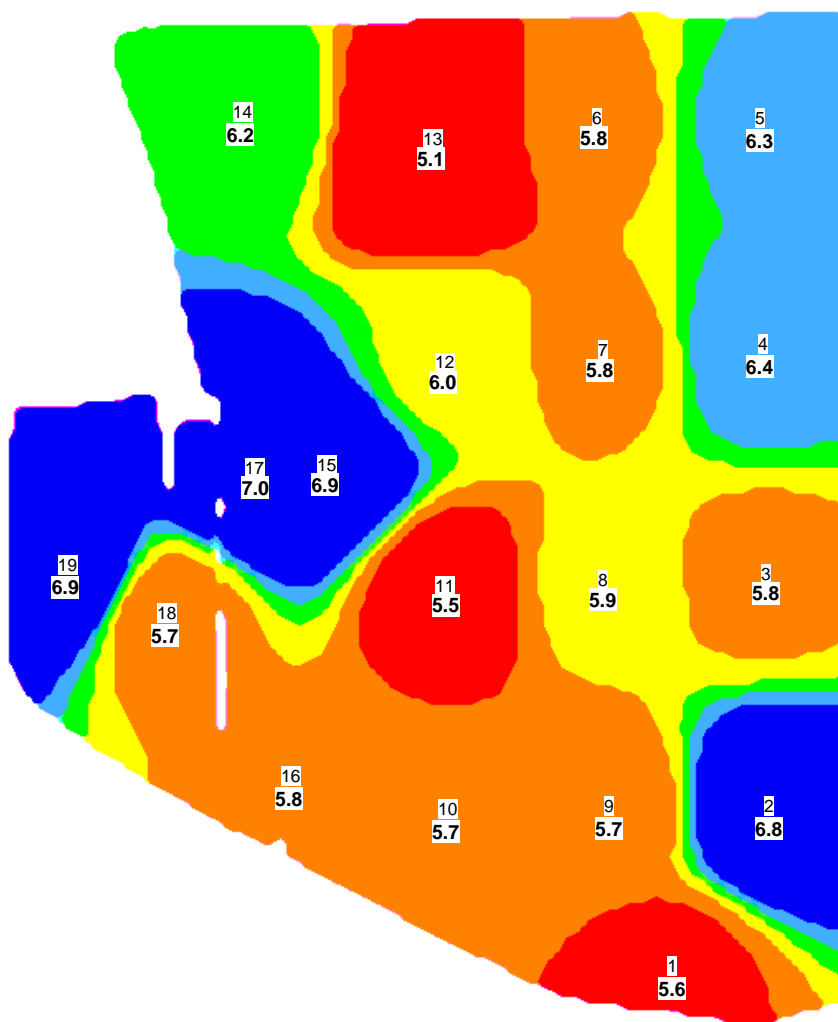

# UNITED SOILS, INC.

108 South Crystal Lane • P.O. Box 226 • Fairbury, IL 61739  
 Phone 815-692-2626 • Fax 815-692-4483

Customer: SALLY GOEMBEL  
 Field: (#40378)  
 Description: PONTIAC WEST  
 Acres: 56.4  
 # of Samples: 19

County: Livingston  
 Township: Rooks Creek  
 Range: T28N R4E  
 Section: 1  
 Date Tested: 10/31/2003

1 inch = 372 feet

## PH Map

### Legend

Below 5.6
5.6 - 5.8
5.8 - 6.0
6.0 - 6.2
6.2 - 6.4
Above 6.4

Total Map Acres: 56.9

Latitude: 40.9245  
 Longitude: 88.7159  
 Grid Size: 440nsX330ew