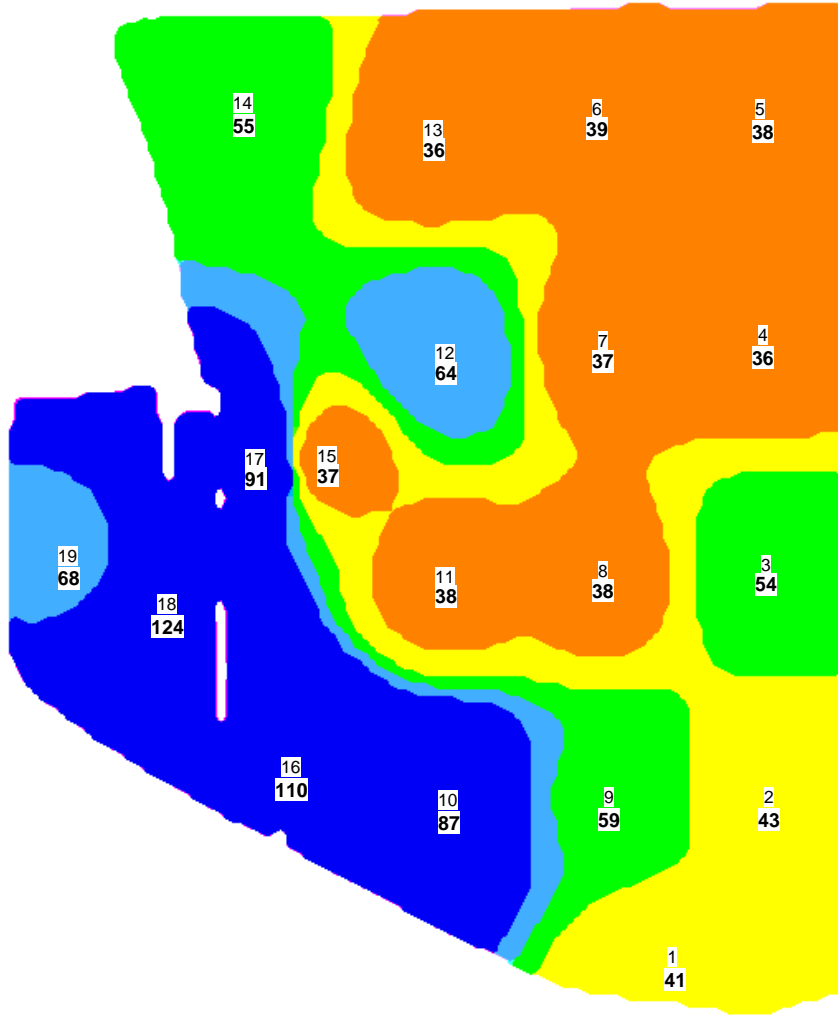

UNITED SOILS, INC.

108 South Crystal Lane • P.O. Box 226 • Fairbury, IL 61739
 Phone 815-692-2626 • Fax 815-692-4483

Customer: SALLY GOEMBEL
 Field: (#40378)
 Description: PONTIAC WEST
 Acres: 56.4
 # of Samples: 19

County: Livingston
 Township: Rooks Creek
 Range: T28N R4E
 Section: 1
 Date Tested: 10/31/2003

1 inch = 372 feet

P Map

Legend

	Below 30
	30-40
	40-50
	50-60
	60-70
	Above 70

Total Map Acres: 56.8
Latitude: 40.9245
Longitude: 88.7159
Grid Size: 440nsX330ew

BREAKDOWN OF FIELD ACRES

FIELD NUTRIENT SUMMARY