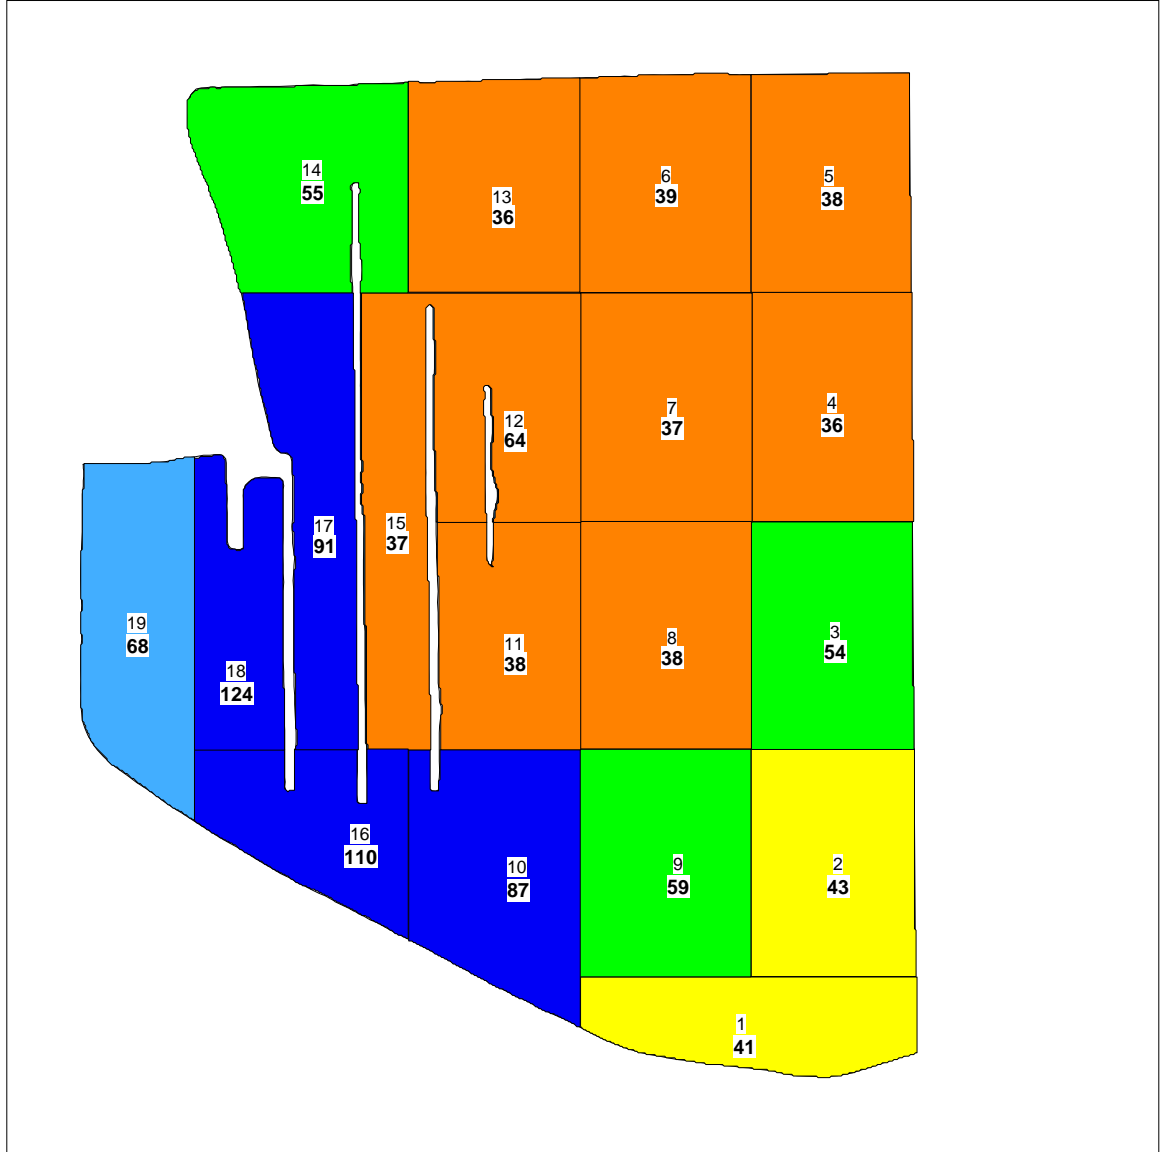

UNITED SOILS, INC.

108 South Crystal Lane • P.O. Box 226 • Fairbury, IL 61739
 Phone 815-692-2626 • Fax 815-692-4483

Customer: SALLY GOEMBEL
 Field: (#40378)
 Description: PONTIAC WEST
 Acres: 56.4
 # of Samples: 19

County: Livingston
 Township: Rooks Creek
 Range: T28N R4E
 Section: 1
 Date Tested: 10/31/2003

1 inch = 372 feet

P Map

Legend	Avg.
Below 30	
30-40	37.4
40-50	42.0
50-60	56.0
60-70	66.0
Above 70	103

Field Average: 57.6
Total Map Acres: 61.6
Latitude: 40.9245
Longitude: 88.7159
Grid Size: 440nsX330ew

BREAKDOWN OF FIELD ACRES

FIELD NUTRIENT SUMMARY