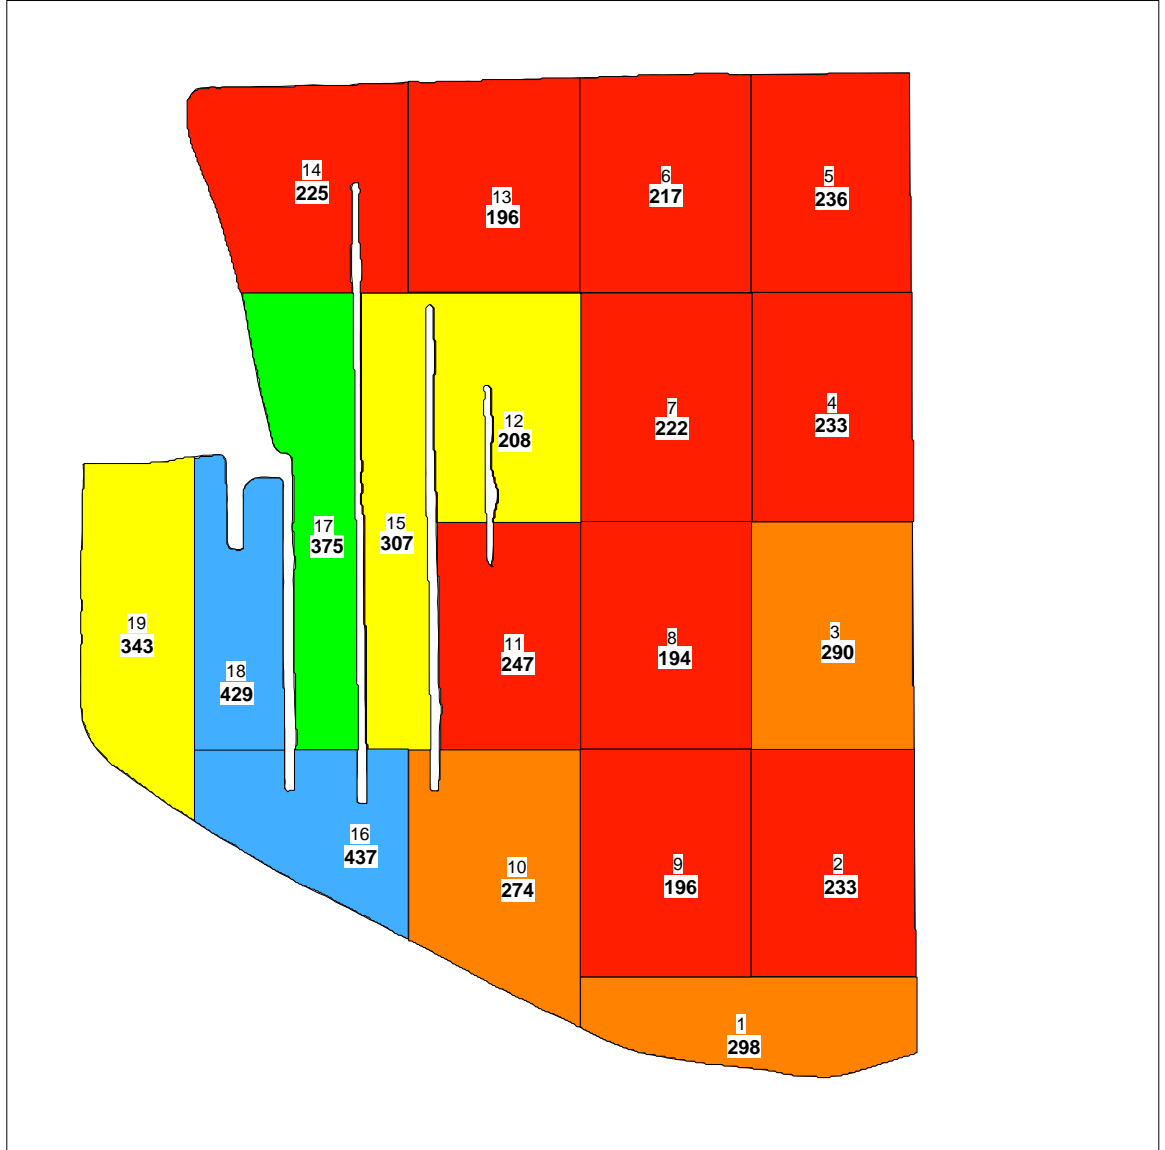

UNITED SOILS, INC.

108 South Crystal Lane • P.O. Box 226 • Fairbury, IL 61739
 Phone 815-692-2626 • Fax 815-692-4483

Customer: SALLY GOEMBEL
 Field: (#40378)
 Description: PONTIAC WEST
 Acres: 56.4
 # of Samples: 19

County: Livingston
 Township: Rooks Creek
 Range: T28N R4E
 Section: 1
 Date Tested: 10/31/2003

1 inch = 372 feet

K Map

Legend	Avg.
Below 250	218
250-300	287
300-350	325
350-400	375
400-450	433
450-500	
Above 500	

Field Average: 271.6
Total Map Acres: 61.6
Latitude: 40.9245
Longitude: 88.7159
Grid Size: 440nsX330ew

BREAKDOWN OF FIELD ACRES

FIELD NUTRIENT SUMMARY